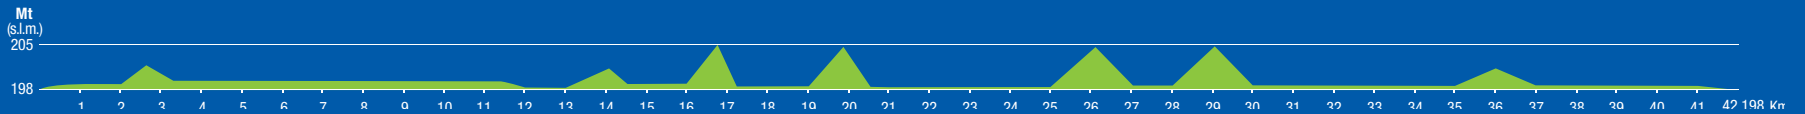

LAGO MAGGIORE MARATHON

AREA SPORT EXPO / SPORT EXPO AREA

AREA ARRIVO / FINISH AREA 21K

AREA PARTENZA / START AREA 42K - 33K
 AREA ARRIVO / FINISH AREA 42K - 33K

ALTIMETRIA / ELEVATION MAP

Institutional Partner	Title Partner	Gold Partner	Technical Partner	Official Drink	Charity Partner	Logistic Partner	IT Partner
Media Partner	Hospitality Partner	Partner			Sport Club		